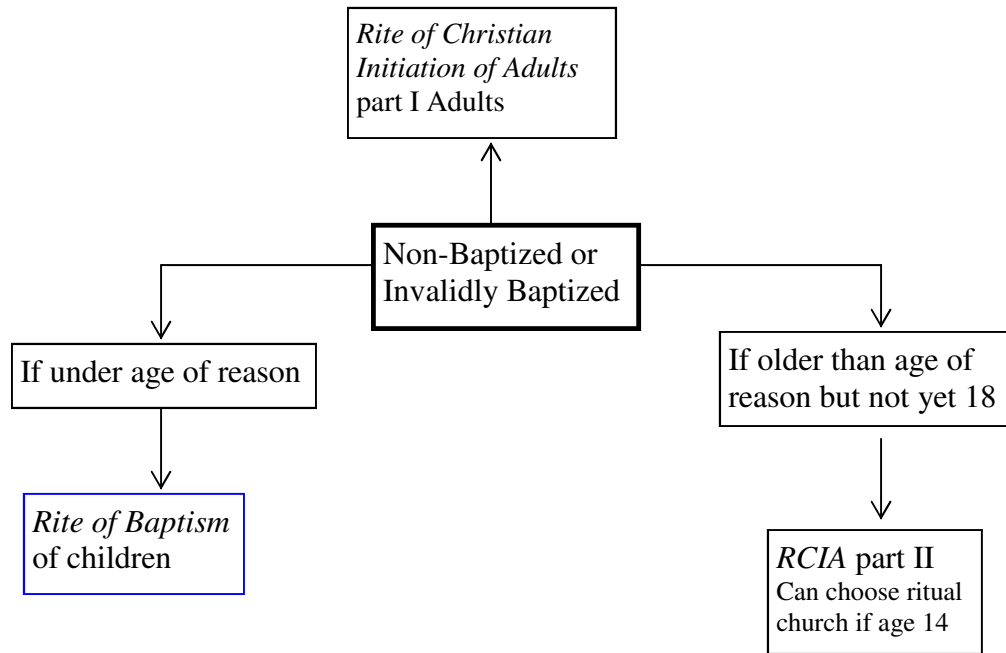

Christian Initiation Decision Tree for use by Christian Initiation Ministers
for **NON-BAPTIZED OR INVALIDLY BAPTIZED PERSONS**

Christian Initiation Decision Tree for use by RCIA Directors for **VALIDLY BAPTIZED PERSONS**